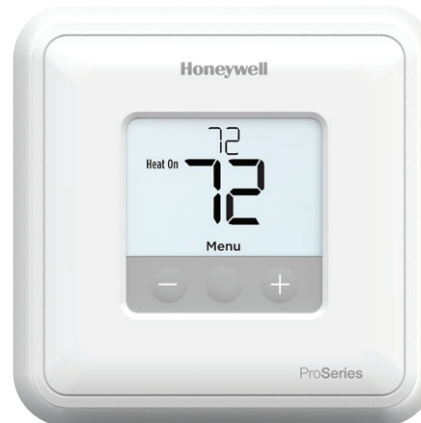

Backed by the most trusted thermostat brand in the industry.

LYRIC™ T6 PRO WI-FI

Geofencing, 7-day, 5-2, 5-1-1, 1-week or non-programmable

- Connect from anywhere with smartphone or tablet and the Lyric app
- Smart alerts remind to change filter and warn of extreme indoor temperature
- Auto-change from heat to cool
- Fan settings for Auto, On, or Circ
- Touchscreen Display: 6.89 sq. in.

T6 PRO

7-day, 5-2, 5-1-1 or non-programmable

- Filter change reminders
- Auto-change from heat to cool
- Simple push-button functionality
- Screen Size: 5.44 sq. in.

T4 PRO

7-day, 5-2, 5-1-1 or non-programmable

- Filter change reminders
- Auto-change from heat to cool
- Simple push-button functionality
- Screen Size: 3.93 sq. in.

T1 PRO

Non-programmable

- Simple push-button functionality
- Screen Size: 2.37 sq. in.