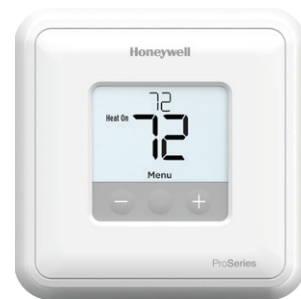

Comfort Control That Fits Your Life

MEET THE HONEYWELL **T** SERIES

Whether you're home often or spend life on the go, Honeywell's T Series thermostats have the features you need for comfort and energy savings. All feature Honeywell's engineering excellence that's delivered comfort and efficiency for more than 100 years. All are backed by a 5-year warranty for peace of mind. And several options give you Wi-Fi connectivity for control from anywhere at anytime.

T1 Pro